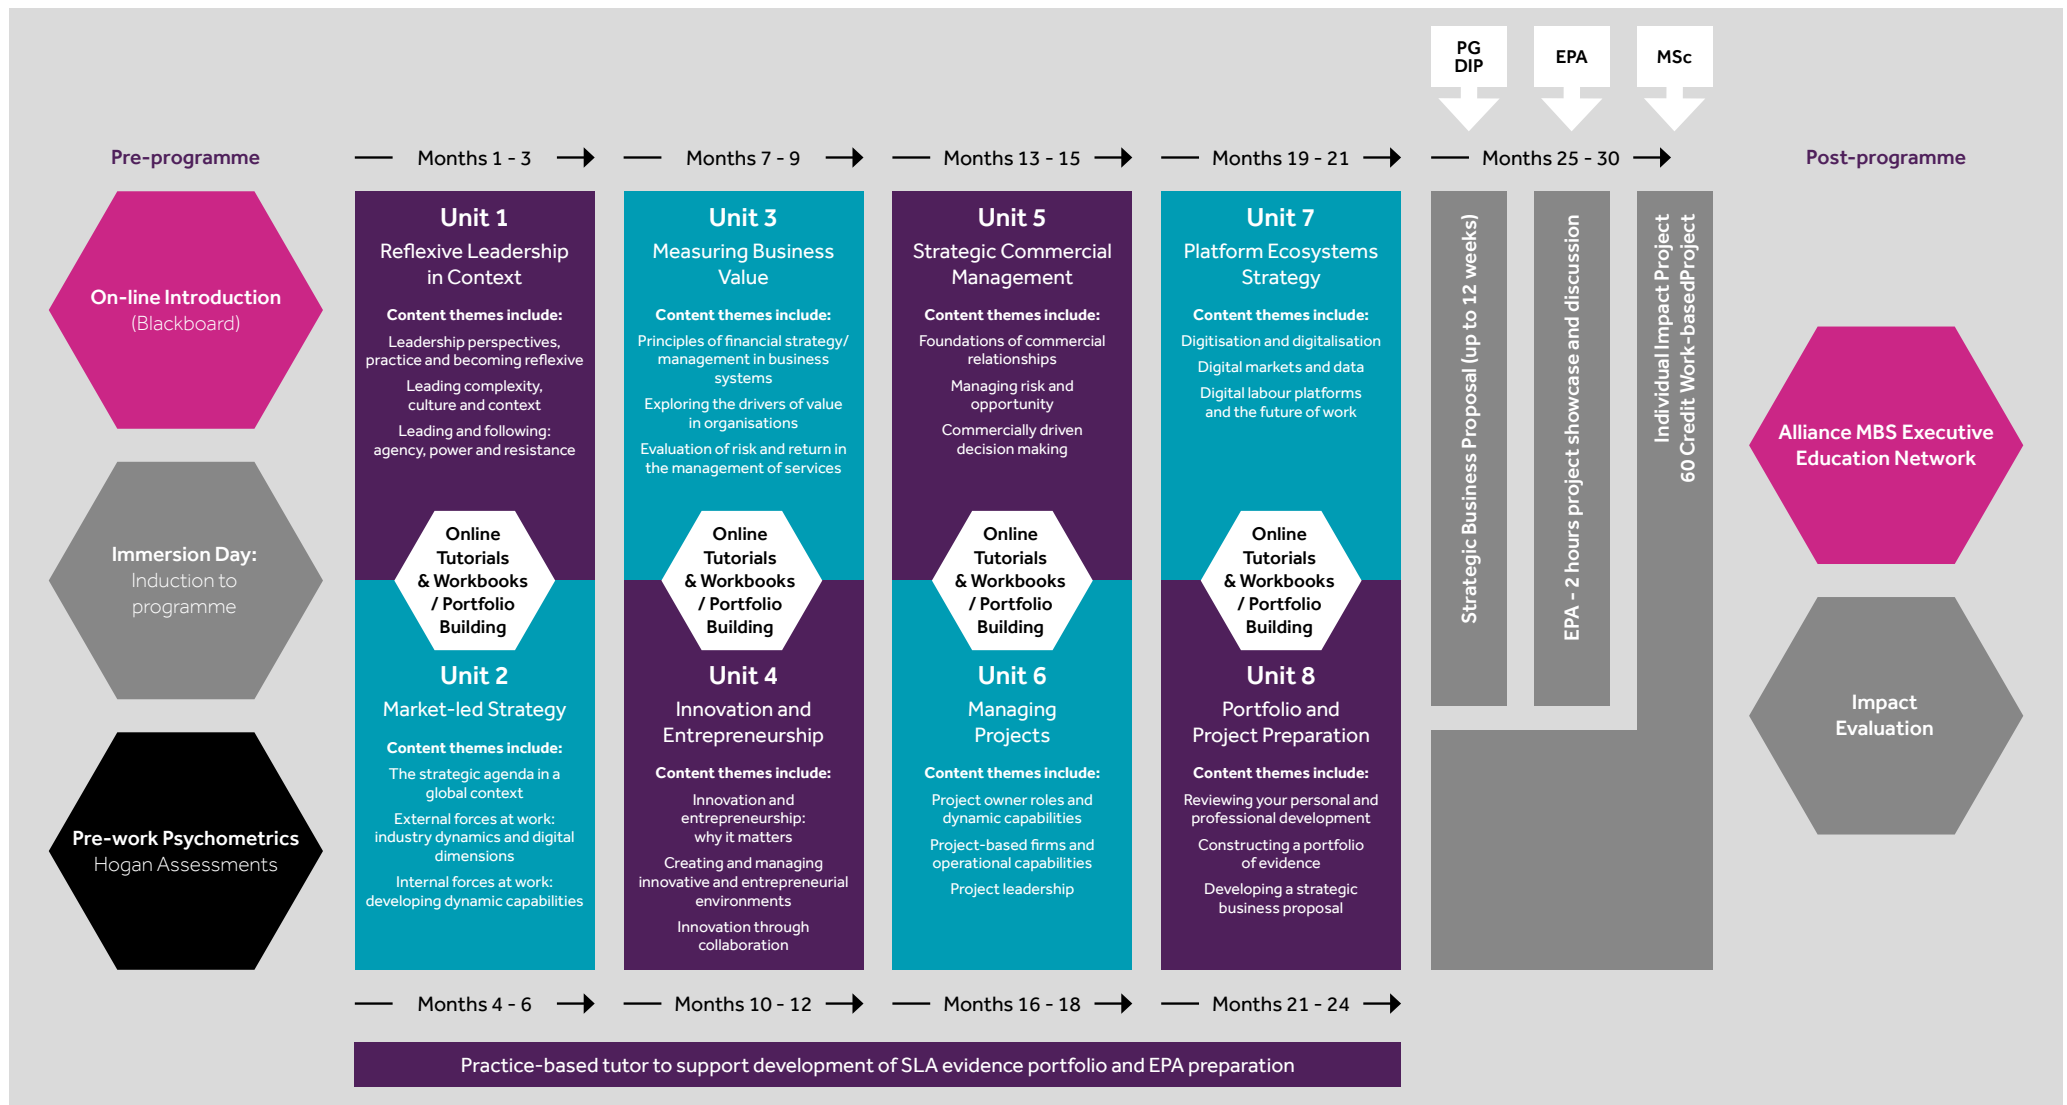

# Postgraduate Diploma Management Practice with MSc top up

Online learning platforms supports entire journey through PG Dip & Apprenticeship (+MSc add-on): Blackboard and PebblePad