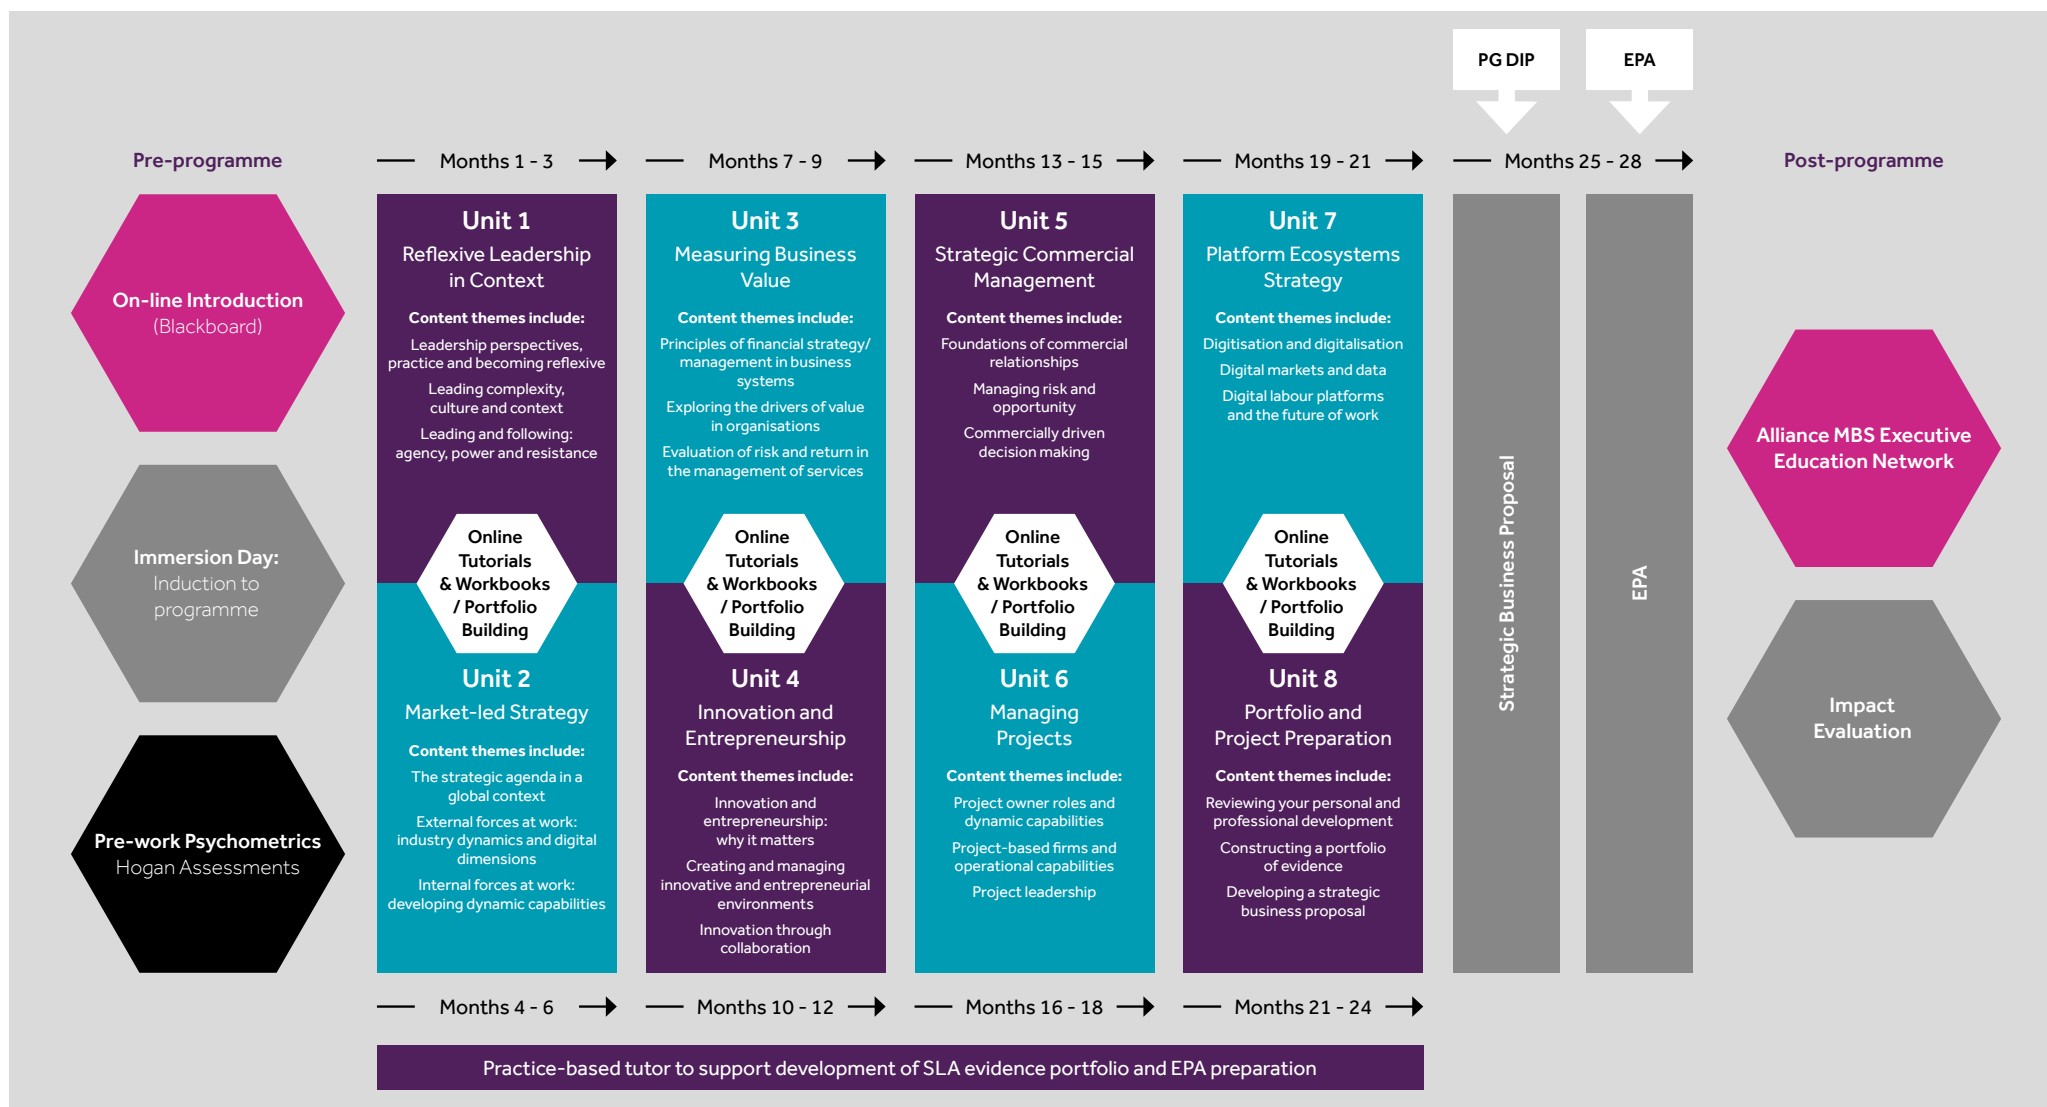

Postgraduate Diploma Management Practice

Online learning platforms supports entire journey through PG Dip & Apprenticeship: Blackboard and PebblePad