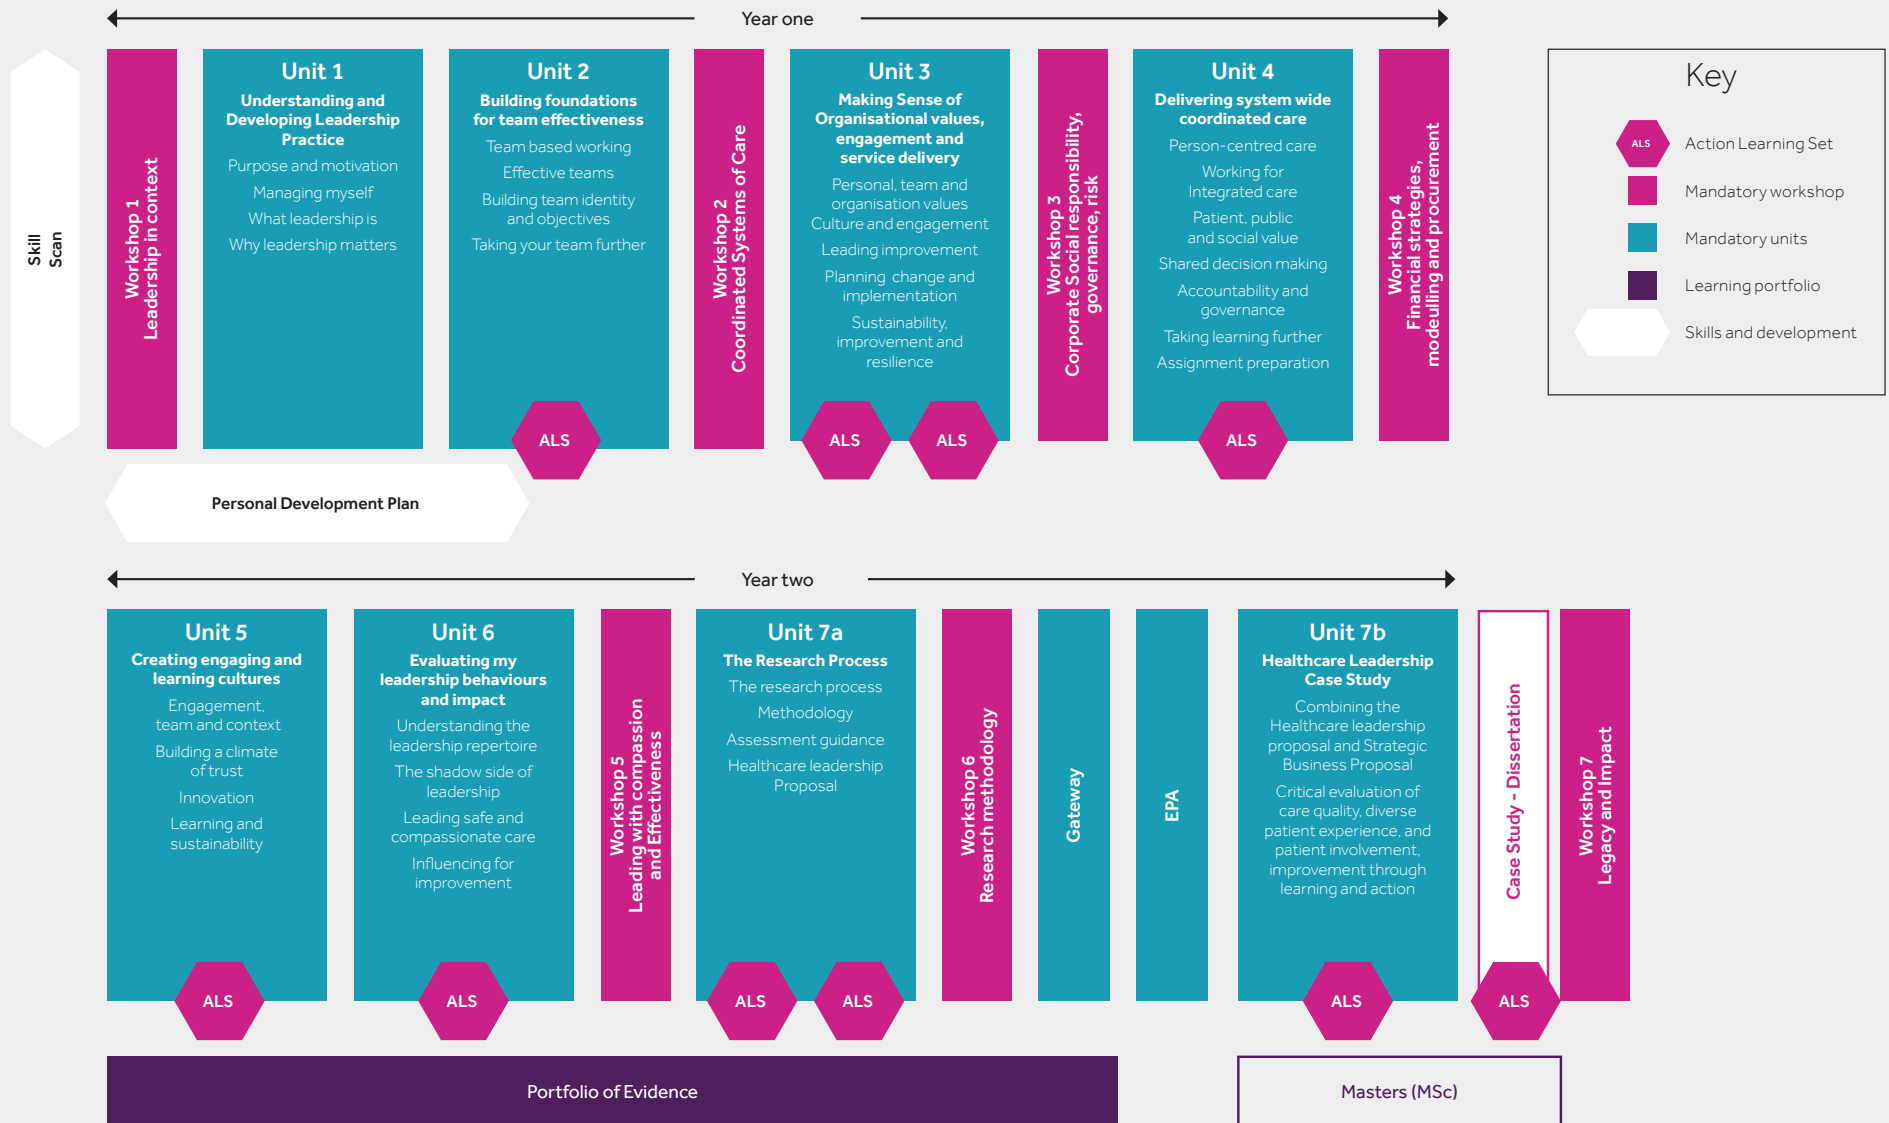

Programme Architecture

What's next?

For further information visit ambs.ac.uk/ega-sla or contact kieran.maccourt@manchester.ac.uk